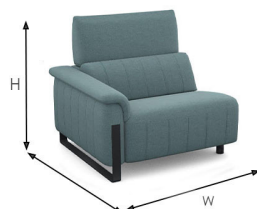

**P000L/P000R**  
(88 cm x 45 cm x 100 cm)  
(21 kg / 1 pcs)

**P010L/P010R**  
(48 cm x 45 cm x 100 cm)  
(12 kg / 1 pcs)

**E100EL**  
(65 cm x 95 cm x 100 cm)  
(45 kg / 1 pcs)

**E150EL**  
(86 cm x 95 cm x 100 cm)  
(52 kg / 1 pcs)

**B100EL**  
(86 cm x 95 cm x 100 cm)  
(56 kg / 1 pcs)

**B100ER**  
(86 cm x 95 cm x 100 cm)  
(56 kg / 1 pcs)

**B150EL**  
(107 cm x 95 cm x 100 cm)  
(63 kg / 1 pcs)

**B150ER**  
(107 cm x 95 cm x 100 cm)  
(63 kg / 1 pcs)

### Main dimensions:

Seat height: 44 cm / Base height: 95 cm / Seat depth: 59 cm / Armrest width: 15 cm

*Dimensions presented in the technical sheet and in the catalogue may vary from actual ones with tolerance of +/- 4 cm per module.*